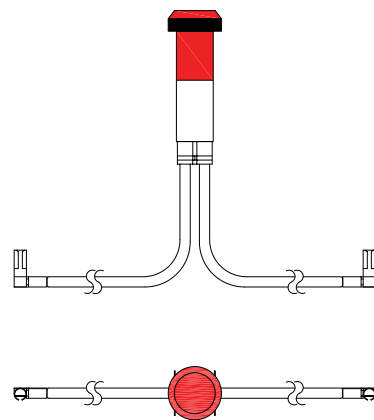

fig. Neon Lamp

www.ntf.com.my

NTT Heating Sdn Bhd | No: 31 & 33 Jalan PJU 1A/14 Ara Damansara, 46050 Petaling Jaya, Selangor, Malaysia.

☎: 03-7845 5069

☎: 03-7845 5117

✉: sales@ntf.com.my / sales@nttheating.com

NTT Heating Sdn Bhd 2017 © Copyright All Rights Reserved © 版權所有 翻印必究